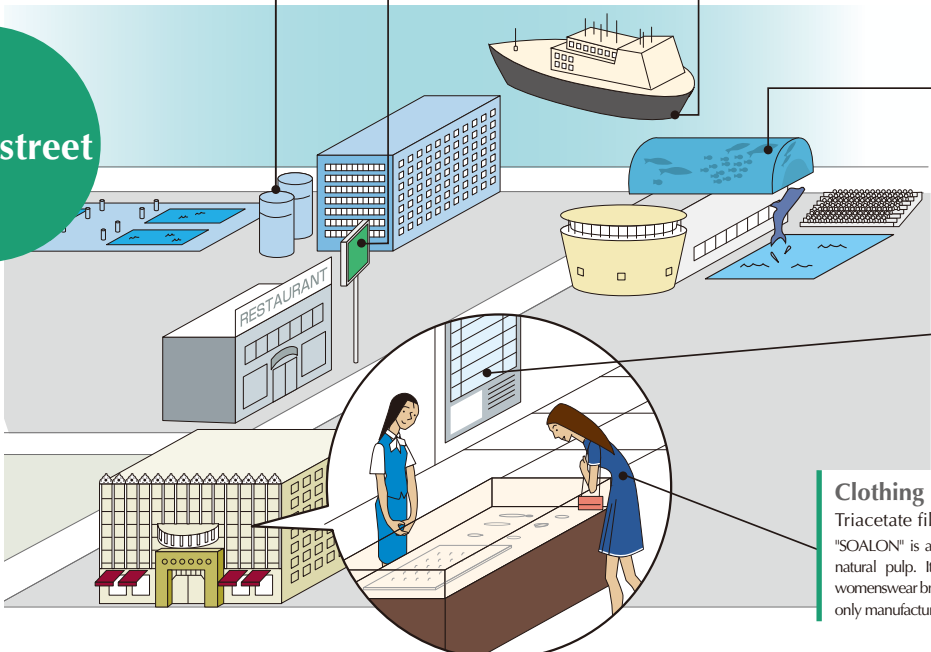

On the street

Display panels

Lit signboards "ILLUMI LIGHT". "ILLUMI LIGHT" is a high-intensity diffuser with a uniform brightness designed for LED light sources that are finding growing acceptance. The diffuser allows manufacturers to make LED displays thinner by preventing uneven brightness, even at a short distance from light sources.

Clothing

Triacetate filaments "SOALON". "SOALON" is a biomass material or wood fiber made with natural pulp. It is a rare material favored by high-grade womenswear brands around the globe. Mitsubishi Rayon is the only manufacturer of this material in the world.